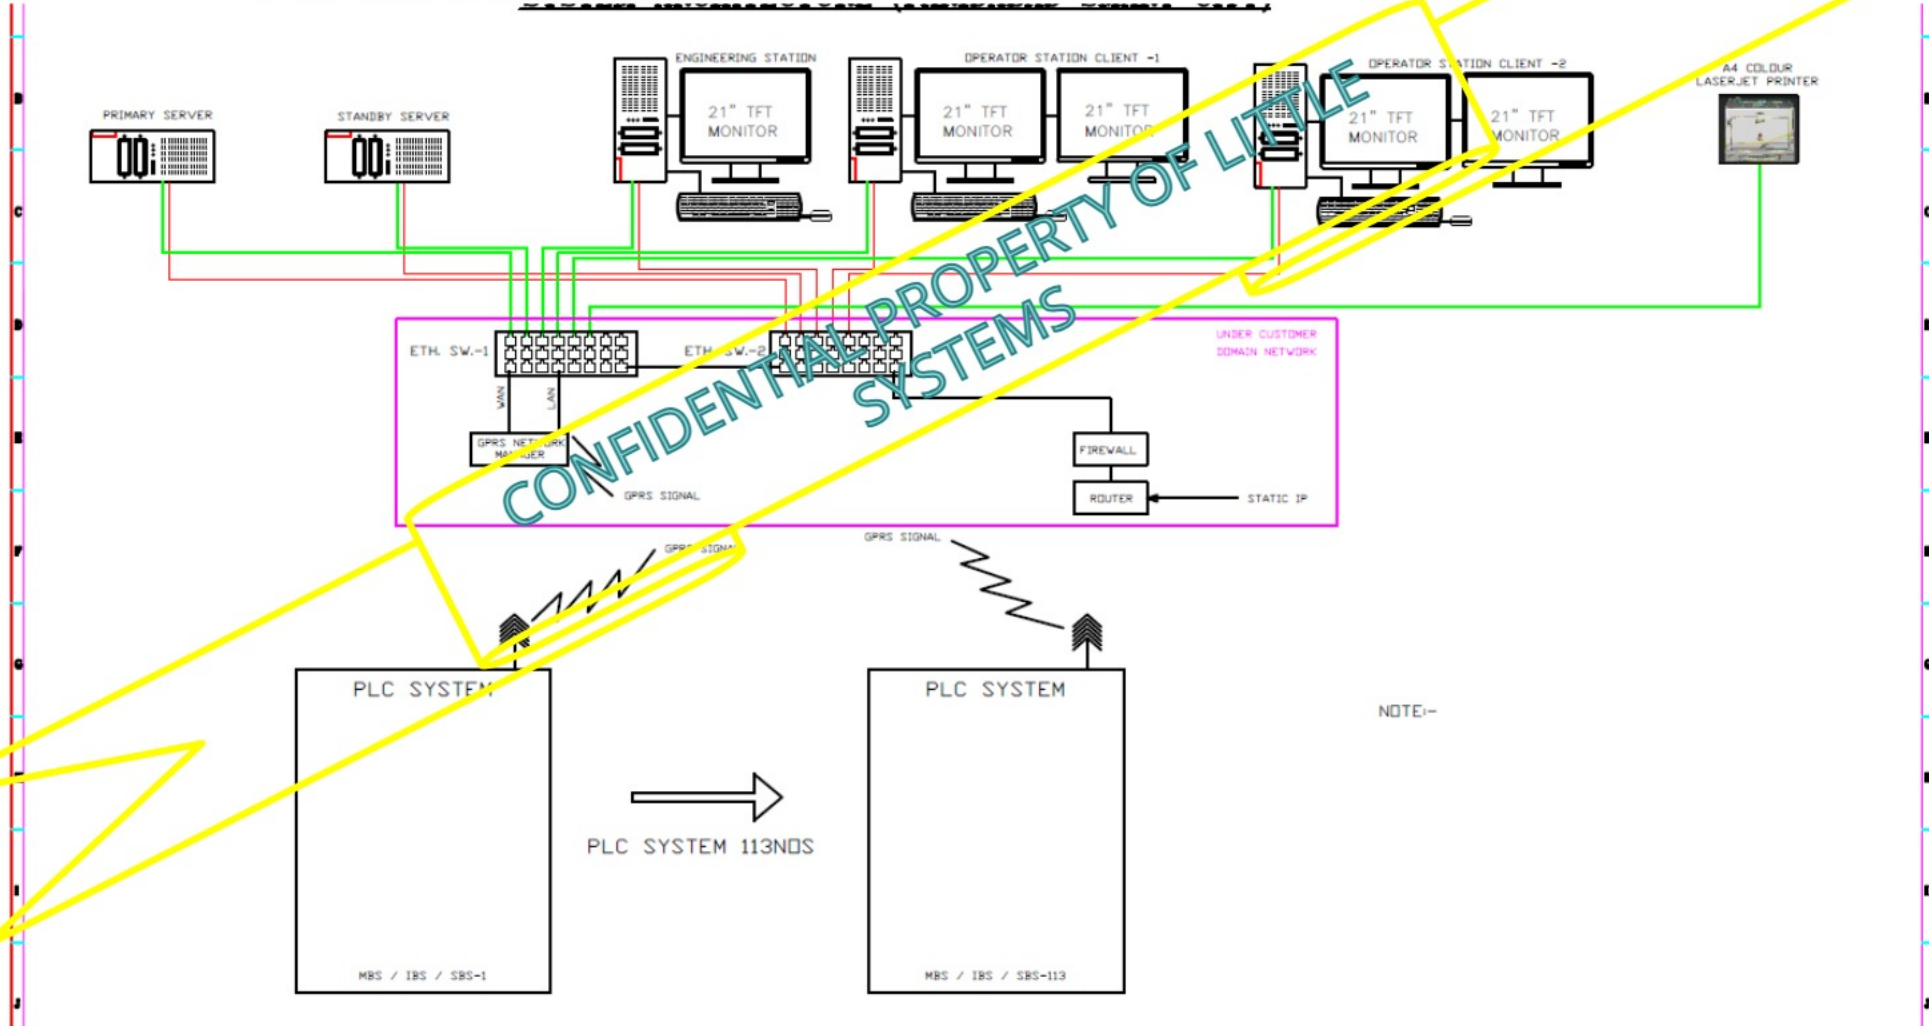

Water Scada System Architecture

CONFIDENTIAL PROPERTY OF LITTLE SYSTEMS